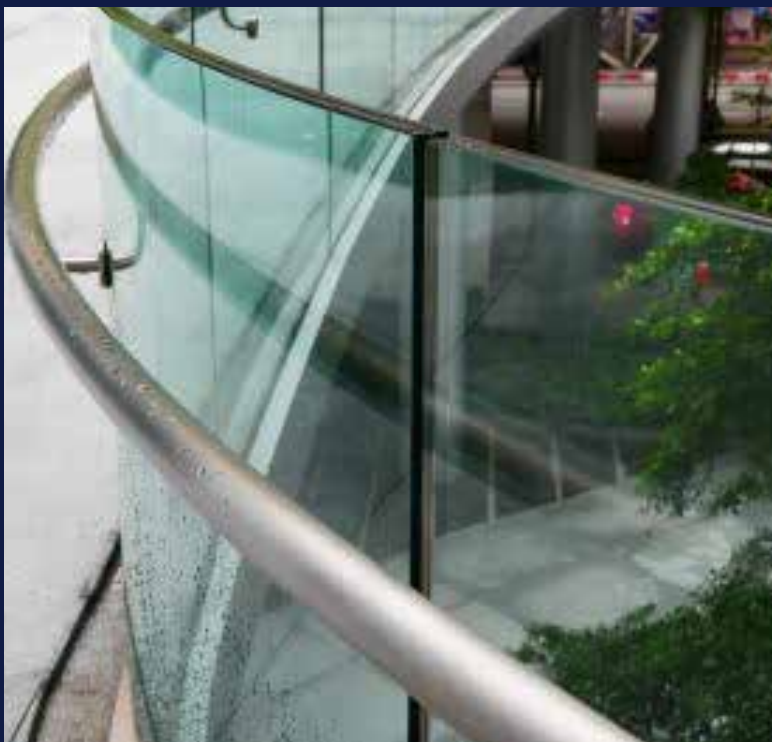

**15125 - 10 FT**  
Base Shoe

**47003BS - 2 X 2**  
Square Standoff

**10040MB**  
Adjustable Connector

**10010MB - 1.5 INCH**  
Matte Black Tubing

**10010MB - 1.5 INCH**  
Matte Black Tubing

**Elevate your spaces** Glassfab Hardware's elite railing systems, where functionality meets elegance. Each piece in our collection is more than a structural component; it's a testament to our commitment to quality and innovation. Our railing hardware, ideal for staircases and balconies, is crafted from the finest materials, ensuring longevity and resilience. We focus on intuitive design and superior craftsmanship, ensuring that every product not only enhances the safety of your spaces but also complements their aesthetic appeal. Choose Glassfab Hardware for a seamless blend of strength, beauty, and cutting-edge design in your railing solutions. Step into a world where every detail is crafted for excellence.