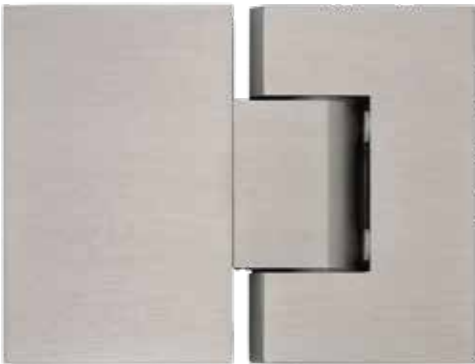

# Shower Door Hardware

Getting a Handle on your Hardware.

**HSIA-N**  
ADJUSTABLE GLASS TO GLASS HINGE

**HSW-MB**  
Wall Mount Hinge | H Plate

**8BTB-MB**  
Tubular 8 Inch Handle

**8LP-N**  
Ladder Pull Handle

**8SQ-O**  
Square Handle

**HHSO-N**  
Viona Square Offset Hinge

**HHBO-O**  
Cleo Beveled Offset Hinge

**CO90-C**  
Sleeve Over Clamp

**CSTW-C**  
Square Wall Mount Clamp

**CHBW-N**  
Piper Wall Mounted Clamp